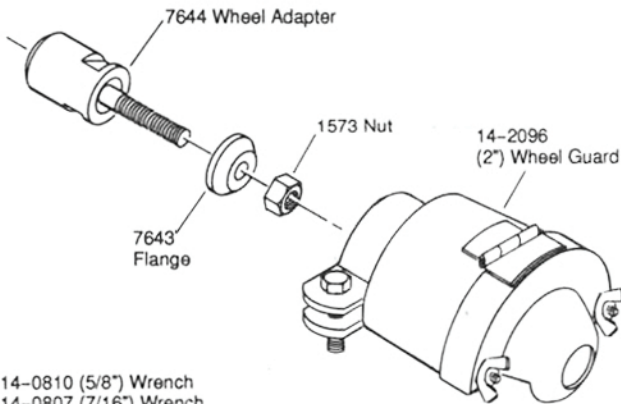

DOTCO®
12-26 Series ERGO Grinders
Motor & Motor Housing Assemblies

DOTCO®
12-26 Series ERGO Grinders
Extension Assembly

DOTCO®
12-26 Series ERGO Extended Grinders
TERMINATIONS

TERMINATION 01
 200 Series Collet Spindle

14-0809 (9/16") Wrench
 14-0812 (3/4") Wrench

TERMINATION 77
 Cone & Plug Wheels
 (3/8"-24 Types 16-19)

14-0808 (1/2") Wrench

TERMINATION 13
 Type 1 Straight Wheels
 (2" x 1/2" x 1/4" wide)

14-0810 (5/8") Wrench
 14-0807 (7/16") Wrench

TERMINATION 16
 Type 1 Straight Wheels
 (3" x 1/2" x 3/8" wide)

14-0810 (5/8") Wrench
 14-0809 (9/16") Wrench

TERMINATION 17
 Type 1 Straight Wheels
 (3" x 1/2" x 1/2" wide)

14-0810 (5/8") Wrench
 14-0814 (7/8") Wrench

TERMINATION 18
 Type 1 Straight Wheels
 (4" x 1/2" x 3/8" wide)

14-0809 (9/16") Wrench
 14-0820 (1-1/4") Wrench

Sales & Service Centers

Note: All locations may not service all products. Please contact the nearest Sales & Service Center for the appropriate facility to handle your service requirements.