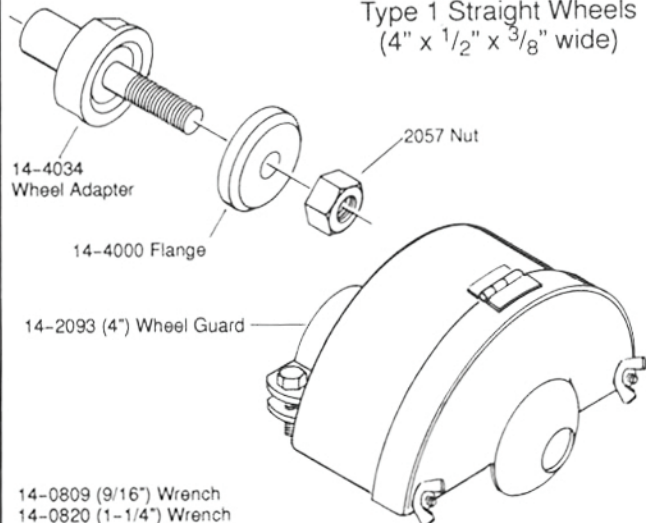

14-0809 (9/16") Wrench
 14-0812 (3/4") Wrench

TERMINATION 77
 Cone & Plug Wheels
 (3/8"-24 Types 16-19)

14-0808 (1/2") Wrench

TERMINATION 13
 Type 1 Straight Wheels
 (2" x 1/2" x 1/4" wide)

14-0810 (5/8") Wrench
 14-0807 (7/16") Wrench

TERMINATION 16
 Type 1 Straight Wheels
 (3" x 1/2" x 3/8" wide)

14-0810 (5/8") Wrench
 14-0809 (9/16") Wrench

TERMINATION 17
 Type 1 Straight Wheels
 (3" x 1/2" x 1/2" wide)

14-0810 (5/8") Wrench
 14-0814 (7/8") Wrench

TERMINATION 18
 Type 1 Straight Wheels
 (4" x 1/2" x 3/8" wide)

14-0809 (9/16") Wrench
 14-0820 (1-1/4") Wrench

Sales & Service Centers

Note: All locations may not service all products. Please contact the nearest Sales & Service Center for the appropriate facility to handle your service requirements.