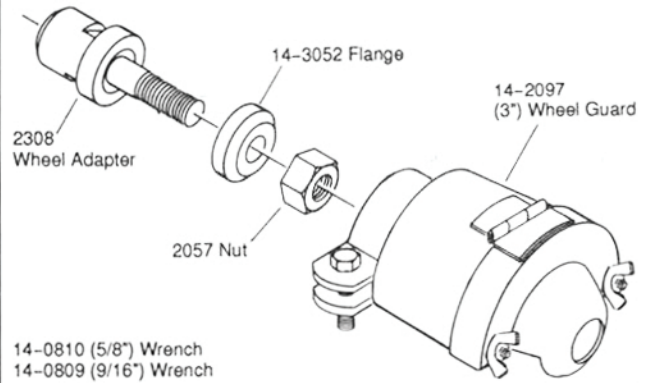

14-0809 (9/16") Wrench
 14-0812 (3/4") Wrench

TERMINATION 77
 Cone & Plug Wheels
 (3/8"-24 Types 16-19)

14-0808 (1/2") Wrench

TERMINATION 13
 Type 1 Straight Wheels
 (2" x 1/2" x 1/4" wide)

14-0810 (5/8") Wrench
 14-0807 (7/16") Wrench

TERMINATION 16
 Type 1 Straight Wheels
 (3" x 1/2" x 3/8" wide)

14-0810 (5/8") Wrench
 14-0809 (9/16") Wrench

TERMINATION 17
 Type 1 Straight Wheels
 (3" x 1/2" x 1/2" wide)

14-0810 (5/8") Wrench
 14-0814 (7/8") Wrench

TERMINATION 18
 Type 1 Straight Wheels
 (4" x 1/2" x 3/8" wide)

14-0809 (9/16") Wrench
 14-0820 (1-1/4") Wrench

Sales & Service Centers

Note: All locations may not service all products. Please contact the nearest Sales & Service Center for the appropriate facility to handle your service requirements.