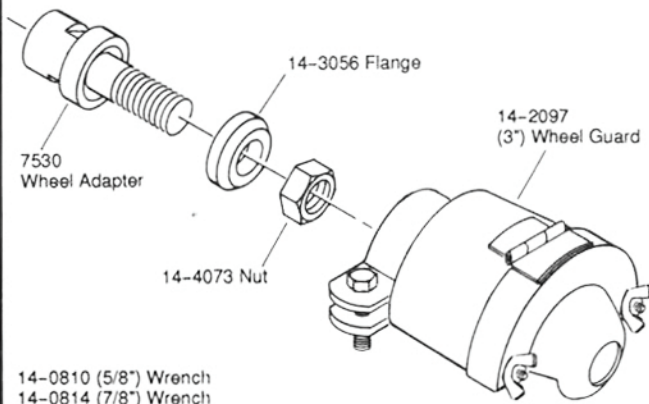

14-0809 (9/16") Wrench
 14-0812 (3/4") Wrench

TERMINATION 77
 Cone & Plug Wheels
 (3/8"-24 Types 16-19)

14-0808 (1/2") Wrench

TERMINATION 13
 Type 1 Straight Wheels
 (2" x 1/2" x 1/4" wide)

14-0810 (5/8") Wrench
 14-0807 (7/16") Wrench

TERMINATION 16
 Type 1 Straight Wheels
 (3" x 1/2" x 3/8" wide)

14-0810 (5/8") Wrench
 14-0809 (9/16") Wrench

TERMINATION 17
 Type 1 Straight Wheels
 (3" x 1/2" x 1/2" wide)

14-0810 (5/8") Wrench
 14-0814 (7/8") Wrench

TERMINATION 18
 Type 1 Straight Wheels
 (4" x 1/2" x 3/8" wide)

14-0809 (9/16") Wrench
 14-0820 (1-1/4") Wrench

Sales & Service Centers

Note: All locations may not service all products. Please contact the nearest Sales & Service Center for the appropriate facility to handle your service requirements.