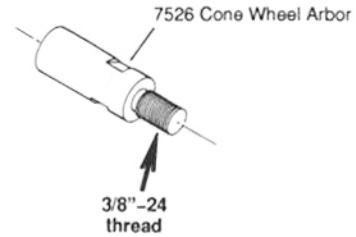

DOTCO®
12-26 Series ERGO Grinders
Motor & Motor Housing Assemblies

DOTCO®
12-26 Series ERGO Grinders
Extension Assembly

DOTCO®
12-26 Series ERGO Extended Grinders
TERMINATIONS

TERMINATION 01
 200 Series Collet Spindle

14-0809 (9/16") Wrench
 14-0812 (3/4") Wrench

TERMINATION 77
 Cone & Plug Wheels
 (3/8"-24 Types 16-19)

14-0808 (1/2") Wrench

TERMINATION 13
 Type 1 Straight Wheels
 (2" x 1/2" x 1/4" wide)

14-0810 (5/8") Wrench
 14-0807 (7/16") Wrench

TERMINATION 16
 Type 1 Straight Wheels
 (3" x 1/2" x 3/8" wide)

14-0810 (5/8") Wrench
 14-0809 (9/16") Wrench

TERMINATION 17
 Type 1 Straight Wheels
 (3" x 1/2" x 1/2" wide)

14-0810 (5/8") Wrench
 14-0814 (7/8") Wrench

TERMINATION 18
 Type 1 Straight Wheels
 (4" x 1/2" x 3/8" wide)

14-0809 (9/16") Wrench
 14-0820 (1-1/4") Wrench

Sales & Service Centers

Note: All locations may not service all products. Please contact the nearest Sales & Service Center for the appropriate facility to handle your service requirements.