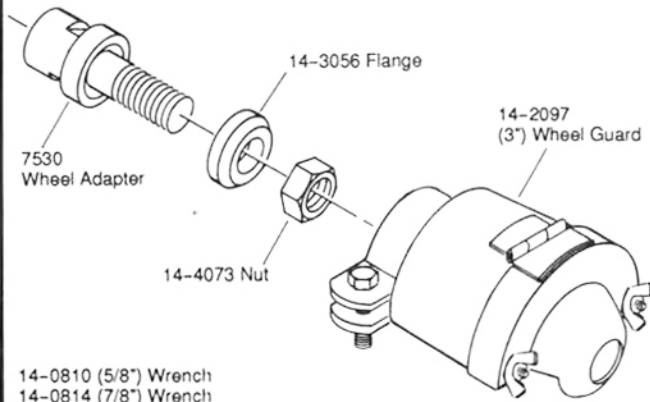

**TERMINATION 77**  
 Cone & Plug Wheels  
 (3/8"-24 Types 16-19)

14-0808 (1/2") Wrench

**TERMINATION 13**  
 Type 1 Straight Wheels  
 (2" x 1/2" x 1/4" wide)

14-0810 (5/8") Wrench  
 14-0807 (7/16") Wrench

**TERMINATION 16**  
 Type 1 Straight Wheels  
 (3" x 1/2" x 3/8" wide)

14-0810 (5/8") Wrench  
 14-0809 (9/16") Wrench

**TERMINATION 17**  
 Type 1 Straight Wheels  
 (3" x 1/2" x 1/2" wide)

14-0810 (5/8") Wrench  
 14-0814 (7/8") Wrench

**TERMINATION 18**  
 Type 1 Straight Wheels  
 (4" x 1/2" x 3/8" wide)

14-0809 (9/16") Wrench  
 14-0820 (1-1/4") Wrench