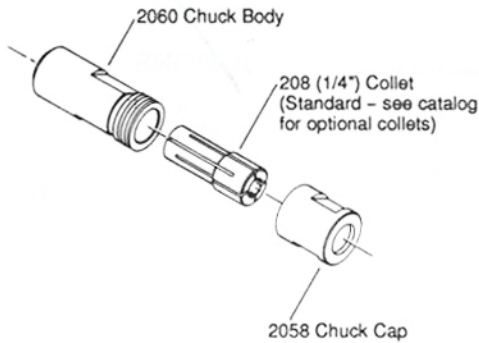

**DOTCO®**  
**12-26 Series ERGO Grinders**  
**Motor & Motor Housing Assemblies**

**DOTCO®**  
**12-26 Series ERGO Grinders**  
**Extension Assembly**

(\*) Indicates recommended spare part.  
 Order one (1) or one set for every 6-10 tools.  
 Small, low cost or easily lost parts should also  
 be ordered on the basis of 3-4 per 10 tools.

**TERMINATIONS**  
**01, 13, 16, 17,**  
**18 & 77**  
 (see page 4)

**DOTCO®**  
**12-26 Series ERGO Extended Grinders**  
**TERMINATIONS**

**TERMINATION 01**  
 200 Series Collet Spindle

14-0809 (9/16") Wrench  
 14-0812 (3/4") Wrench