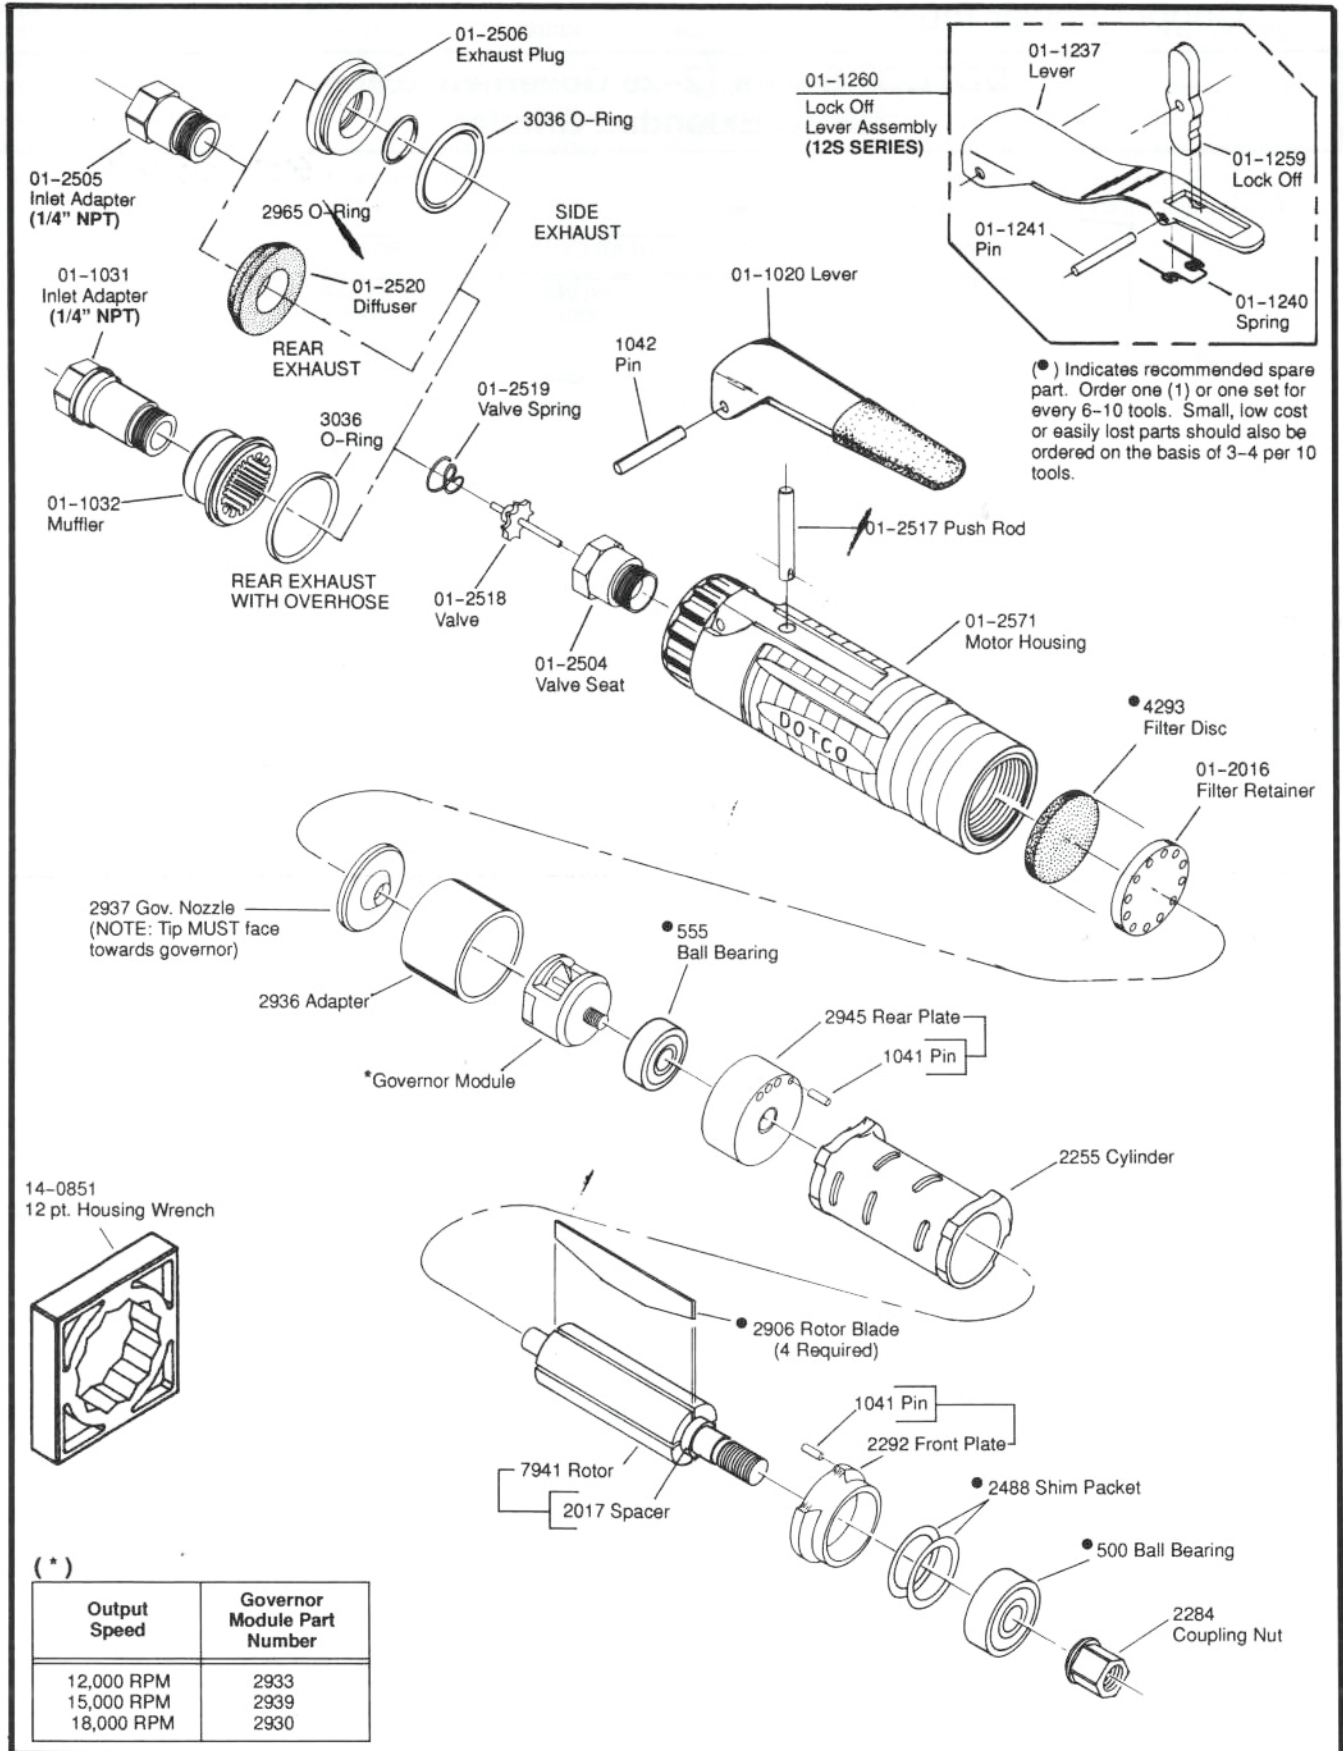

**DOTCO®**  
**12-26 Series ERGO Grinders**  
**Motor & Motor Housing Assemblies**

**DOTCO®**  
**12-26 Series ERGO Grinders**  
**Extension Assembly**

(\*) Indicates recommended spare part.  
 Order one (1) or one set for every 6-10 tools.  
 Small, low cost or easily lost parts should also  
 be ordered on the basis of 3-4 per 10 tools.

**TERMINATION 77**  
 Cone & Plug Wheels  
 (3/8"-24 Types 16-19)

14-0808 (1/2") Wrench

**TERMINATION 13**  
 Type 1 Straight Wheels  
 (2" x 1/2" x 1/4" wide)

14-0810 (5/8") Wrench  
 14-0807 (7/16") Wrench

**TERMINATION 16**  
 Type 1 Straight Wheels  
 (3" x 1/2" x 3/8" wide)

14-0810 (5/8") Wrench  
 14-0809 (9/16") Wrench

**TERMINATION 17**  
 Type 1 Straight Wheels  
 (3" x 1/2" x 1/2" wide)

14-0810 (5/8") Wrench  
 14-0814 (7/8") Wrench

**TERMINATION 18**  
 Type 1 Straight Wheels  
 (4" x 1/2" x 3/8" wide)

14-0809 (9/16") Wrench  
 14-0820 (1-1/4") Wrench