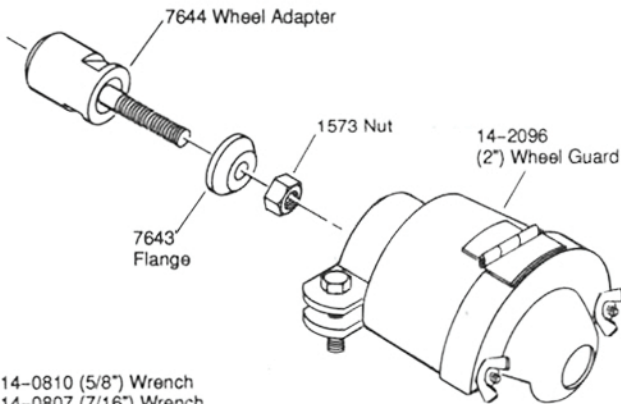

**TERMINATIONS**  
**01, 13, 16, 17,**  
**18 & 77**  
 (see page 4)

**DOTCO®**  
**12-26 Series ERGO Extended Grinders**  
**TERMINATIONS**

**TERMINATION 01**  
 200 Series Collet Spindle

14-0809 (9/16") Wrench  
 14-0812 (3/4") Wrench

**TERMINATION 77**  
 Cone & Plug Wheels  
 (3/8"-24 Types 16-19)

14-0808 (1/2") Wrench

**TERMINATION 13**  
 Type 1 Straight Wheels  
 (2" x 1/2" x 1/4" wide)

14-0810 (5/8") Wrench  
 14-0807 (7/16") Wrench