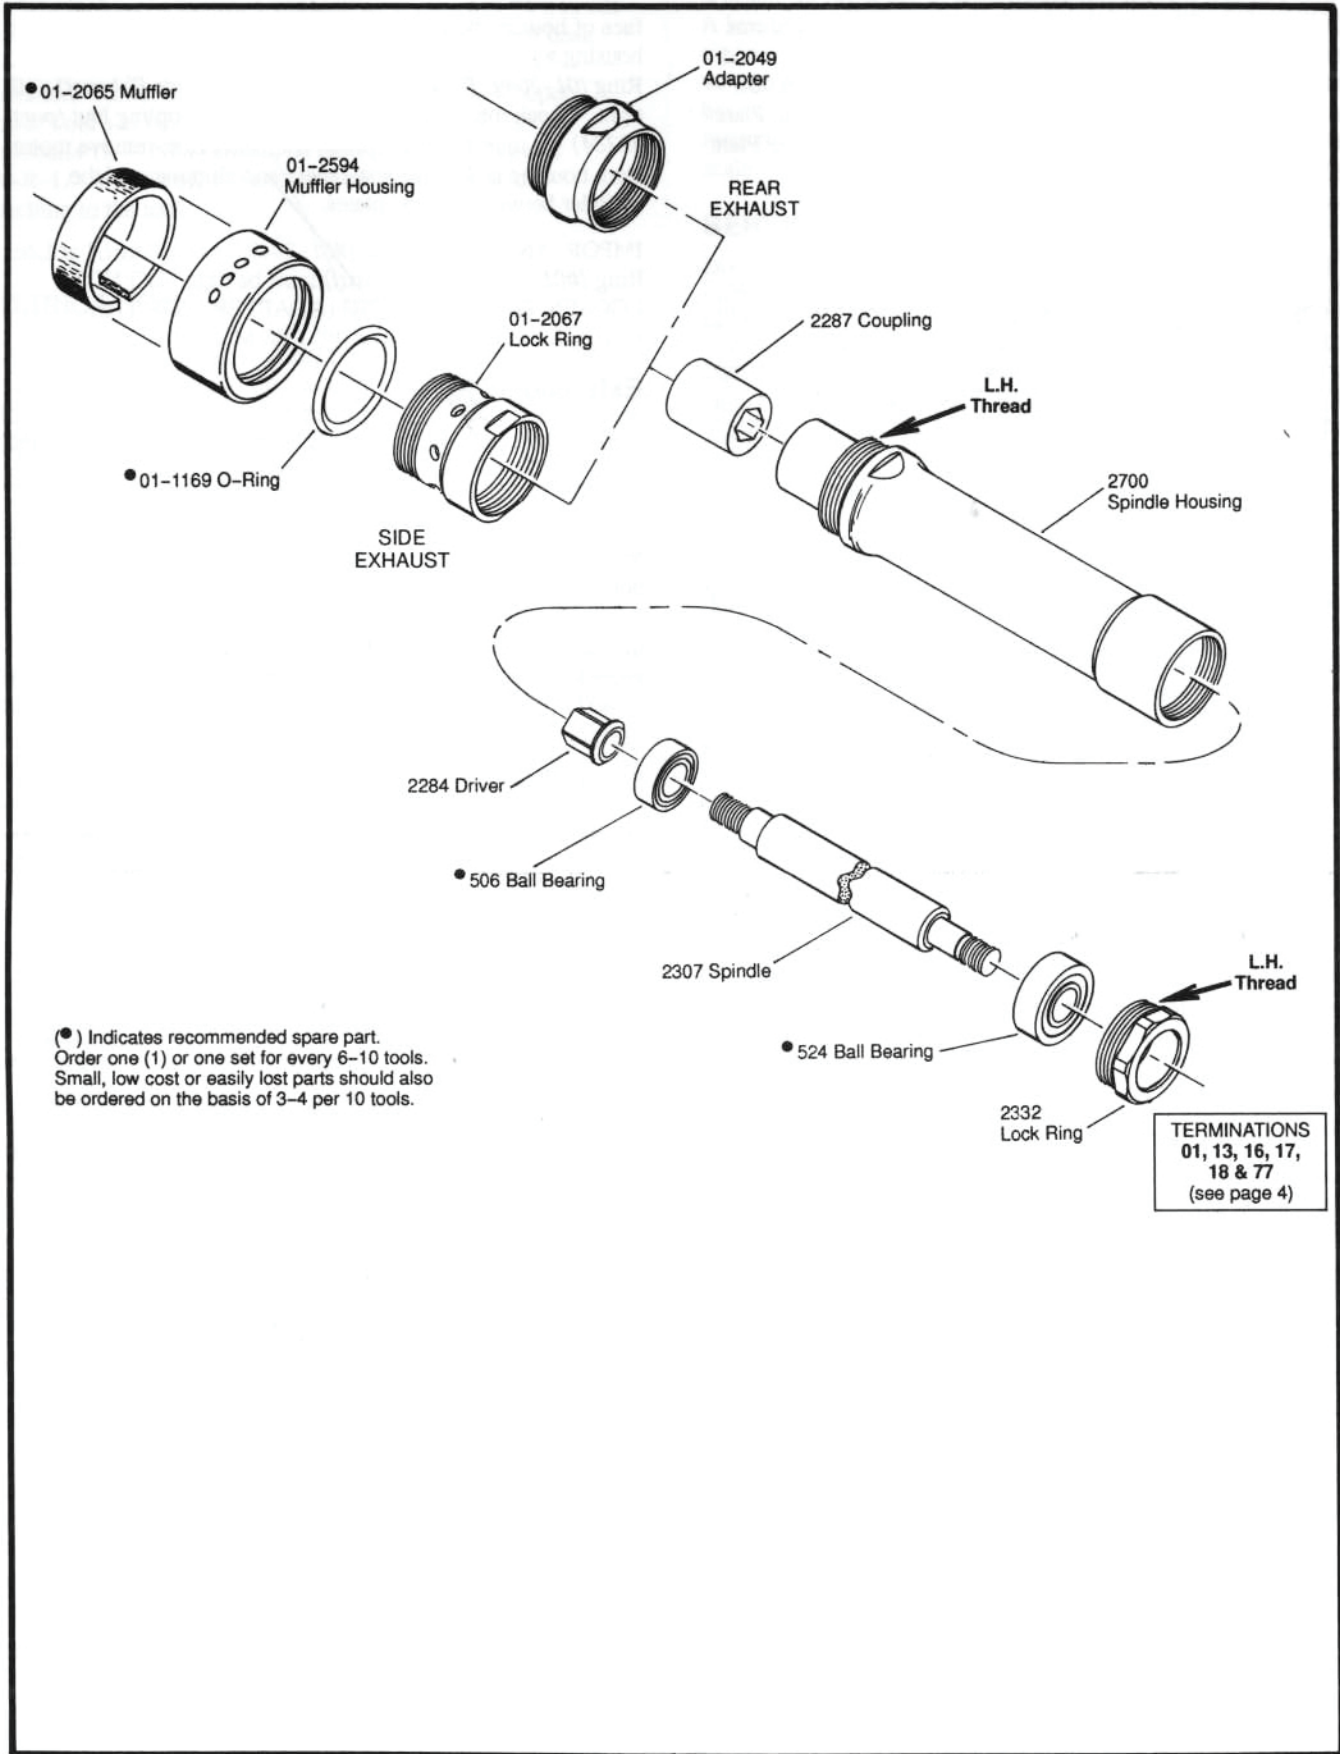

**DOTCO®**  
**12-26 Series ERGO Grinders**  
**Motor & Motor Housing Assemblies**

**DOTCO®**  
**12-26 Series ERGO Grinders**  
**Extension Assembly**

(\*) Indicates recommended spare part.  
 Order one (1) or one set for every 6-10 tools.  
 Small, low cost or easily lost parts should also  
 be ordered on the basis of 3-4 per 10 tools.

**TERMINATION 18**  
 Type 1 Straight Wheels  
 (4" x 1/2" x 3/8" wide)

14-0809 (9/16") Wrench  
 14-0820 (1-1/4") Wrench