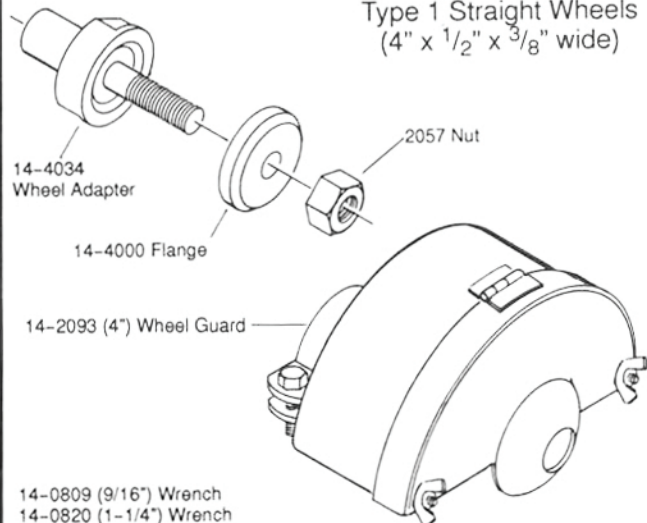

**TERMINATION 77**  
 Cone & Plug Wheels  
 (3/8"-24 Types 16-19)

14-0808 (1/2") Wrench

**TERMINATION 13**  
 Type 1 Straight Wheels  
 (2" x 1/2" x 1/4" wide)

14-0810 (5/8") Wrench  
 14-0807 (7/16") Wrench

**TERMINATION 16**  
 Type 1 Straight Wheels  
 (3" x 1/2" x 3/8" wide)

14-0810 (5/8") Wrench  
 14-0809 (9/16") Wrench

**TERMINATION 17**  
 Type 1 Straight Wheels  
 (3" x 1/2" x 1/2" wide)

14-0810 (5/8") Wrench  
 14-0814 (7/8") Wrench

**TERMINATION 18**  
 Type 1 Straight Wheels  
 (4" x 1/2" x 3/8" wide)

14-0809 (9/16") Wrench  
 14-0820 (1-1/4") Wrench