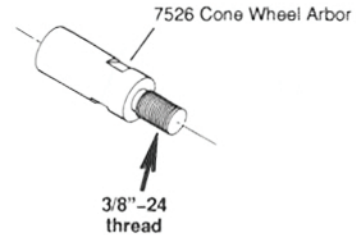

**TERMINATIONS**  
**01, 13, 16, 17,**  
**18 & 77**  
 (see page 4)

**DOTCO®**  
**12-26 Series ERGO Extended Grinders**  
**TERMINATIONS**

**TERMINATION 01**  
 200 Series Collet Spindle

14-0809 (9/16") Wrench  
 14-0812 (3/4") Wrench

**TERMINATION 77**  
 Cone & Plug Wheels  
 (3/8"-24 Types 16-19)

14-0808 (1/2") Wrench

**TERMINATION 13**  
 Type 1 Straight Wheels  
 (2" x 1/2" x 1/4" wide)

14-0810 (5/8") Wrench  
 14-0807 (7/16") Wrench