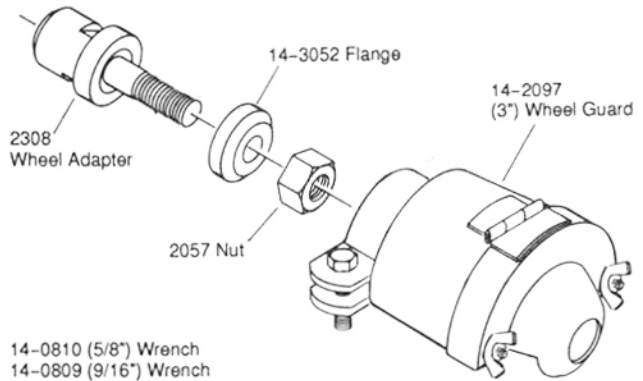

**TERMINATION 77**  
 Cone & Plug Wheels  
 (3/8"-24 Types 16-19)

14-0808 (1/2") Wrench

**TERMINATION 13**  
 Type 1 Straight Wheels  
 (2" x 1/2" x 1/4" wide)

14-0810 (5/8") Wrench  
 14-0807 (7/16") Wrench

**TERMINATION 16**  
 Type 1 Straight Wheels  
 (3" x 1/2" x 3/8" wide)

14-0810 (5/8") Wrench  
 14-0809 (9/16") Wrench

**TERMINATION 17**  
 Type 1 Straight Wheels  
 (3" x 1/2" x 1/2" wide)

14-0810 (5/8") Wrench  
 14-0814 (7/8") Wrench