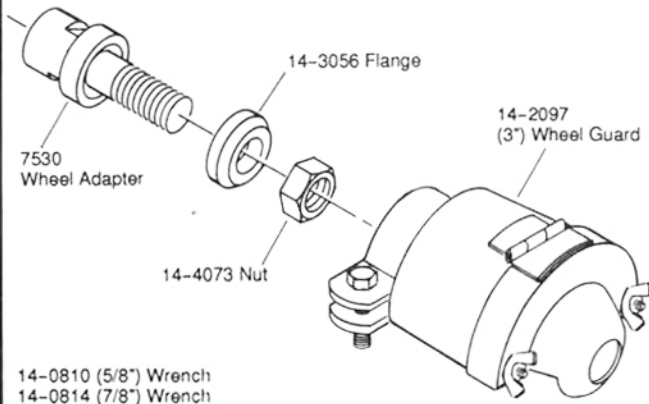

14-0809 (9/16") Wrench
 14-0812 (3/4") Wrench

TERMINATION 77
 Cone & Plug Wheels
 (3/8"-24 Types 16-19)

14-0808 (1/2") Wrench

TERMINATION 13
 Type 1 Straight Wheels
 (2" x 1/2" x 1/4" wide)

14-0810 (5/8") Wrench
 14-0807 (7/16") Wrench

TERMINATION 16
 Type 1 Straight Wheels
 (3" x 1/2" x 3/8" wide)

14-0810 (5/8") Wrench
 14-0809 (9/16") Wrench

TERMINATION 17
 Type 1 Straight Wheels
 (3" x 1/2" x 1/2" wide)

14-0810 (5/8") Wrench
 14-0814 (7/8") Wrench

TERMINATION 18
 Type 1 Straight Wheels
 (4" x 1/2" x 3/8" wide)

14-0809 (9/16") Wrench
 14-0820 (1-1/4") Wrench

Sales & Service Centers

Note: All locations may not service all products. Please contact the nearest Sales & Service Center for the appropriate facility to handle your service requirements.