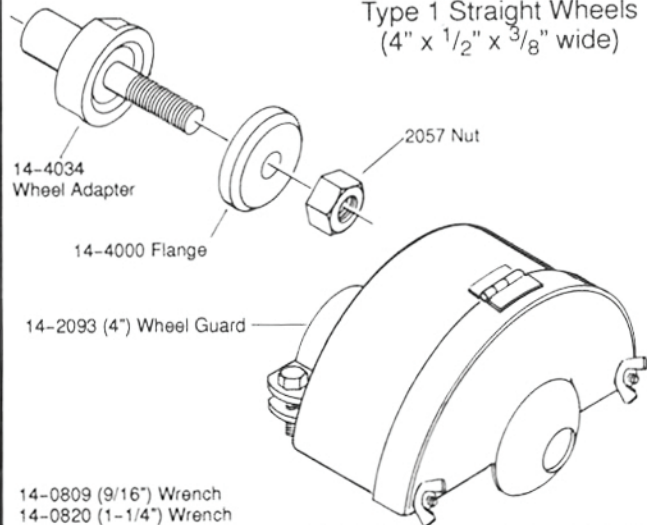

TERMINATION 16
 Type 1 Straight Wheels
 (3" x 1/2" x 3/8" wide)

14-0810 (5/8") Wrench
 14-0809 (9/16") Wrench

TERMINATION 17
 Type 1 Straight Wheels
 (3" x 1/2" x 1/2" wide)

14-0810 (5/8") Wrench
 14-0814 (7/8") Wrench

TERMINATION 18
 Type 1 Straight Wheels
 (4" x 1/2" x 3/8" wide)

14-0809 (9/16") Wrench
 14-0820 (1-1/4") Wrench

Sales & Service Centers

Note: All locations may not service all products. Please contact the nearest Sales & Service Center for the appropriate facility to handle your service requirements.