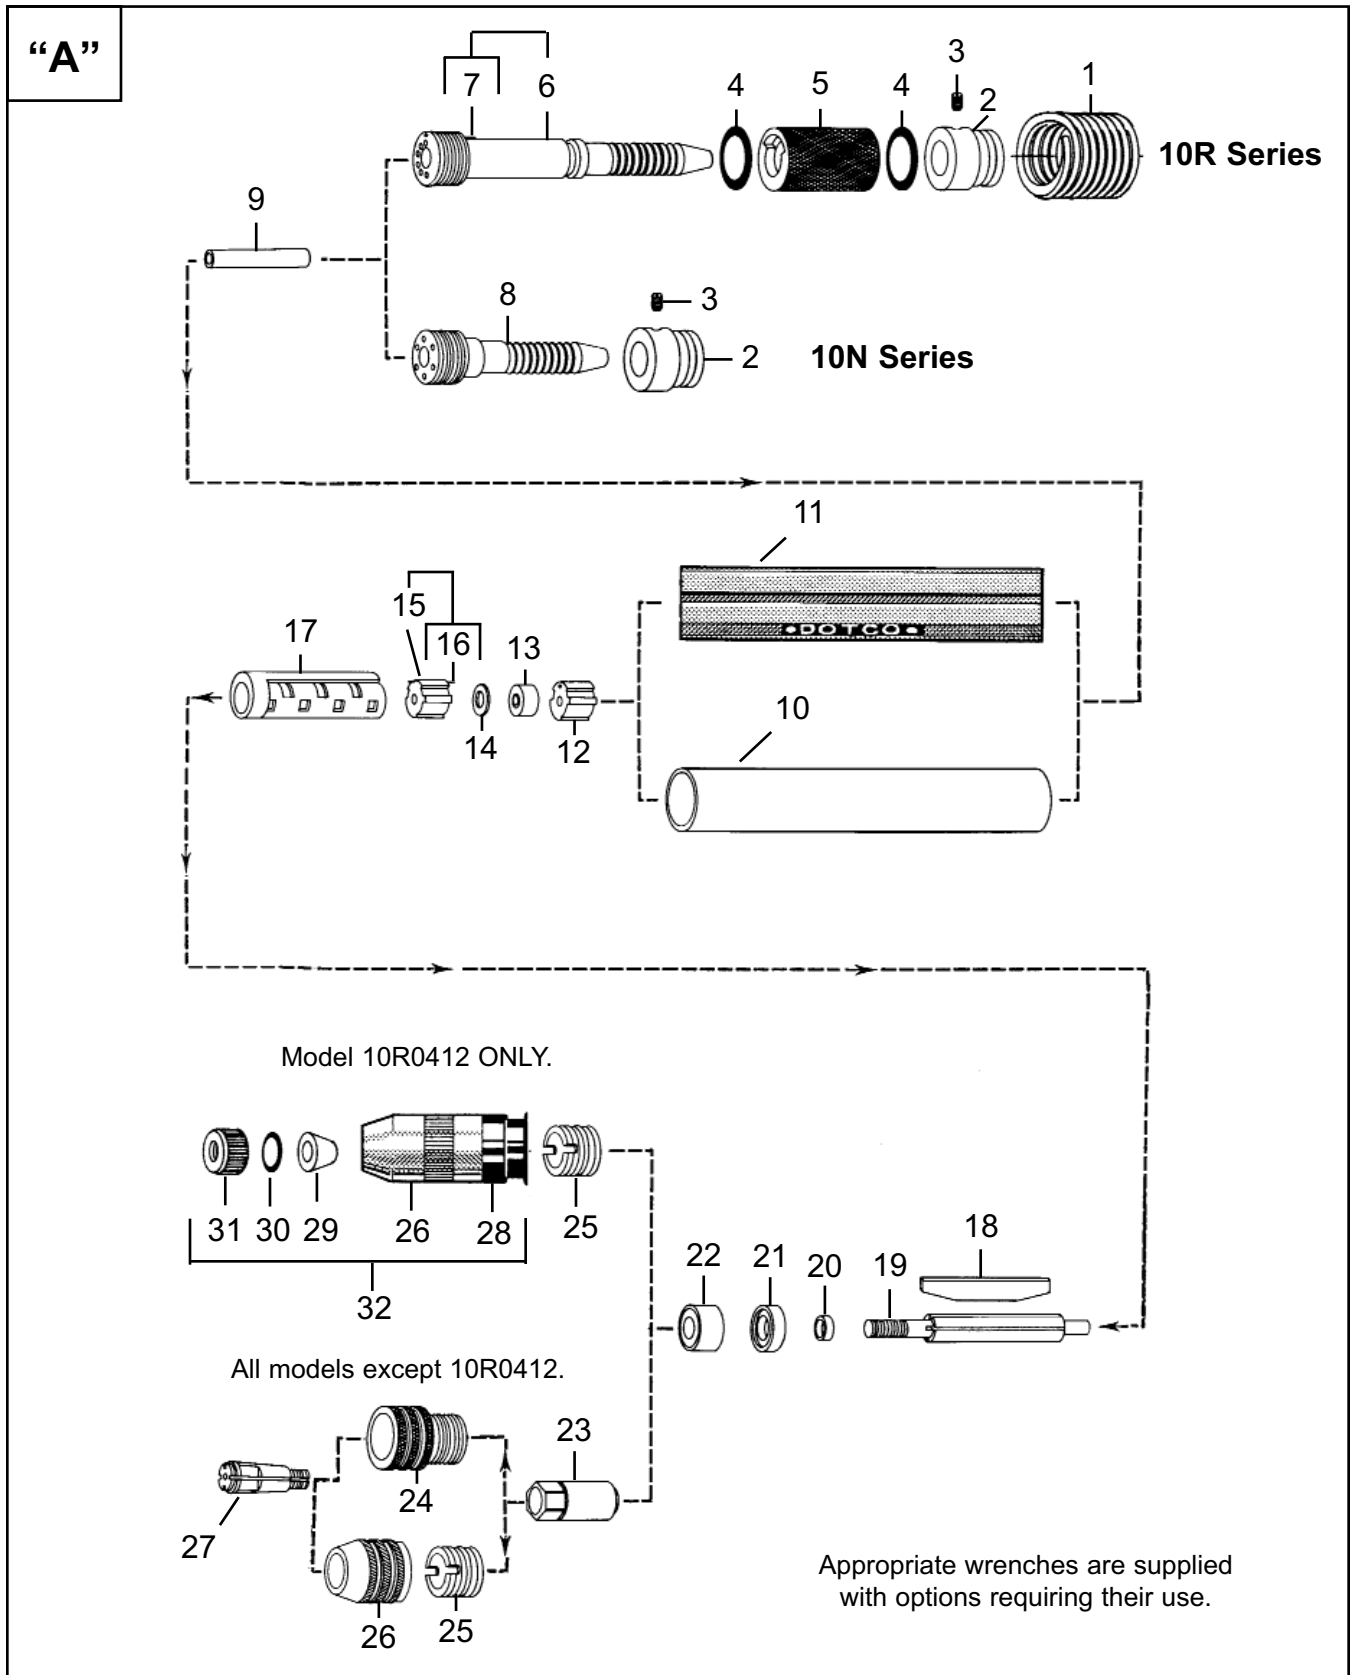

DOTCO

10-0400 Series Light Duty Precision Grinder

10-0400 Series Light Duty Precision Grinder

Illustration "A" - 10-04 Series Pencil Grinder

Ref.	Number	#	●	Kit	EN	DE	FR	ES	IT
					Description	Benennung	Designation	Description	Descrizione
1	6061	1			Overhose Spring	Druckfeder	Ressort	Resorte	Molla
2	Table A	1			Exhaust Adapter	Zwischenstück	Adaptateur	Adaptador	Adattatore
3	Table A	1			Set Screw	Stellschraube	Vis de pression	Tornillo fijador	Vite di arresto
4	6050	2			O-Ring	O-Ring	Joint torique	Anillo "O"	Anello ad O
5	01-0935	1			Roll Valve	Ventil	Soupape	Válvula	Valvola
6	01-0929	1			Valve Body	Ventilkörper	Corps de soupape	Cuerpo de válvula	Corpo della valvola
7	954	1			Pin	Stift	Goupille cylindrique	Pasador	Spina
8	950	1			Air Inlet Adapter	Zwischenstück	Adaptateur	Adaptador	Adattatore
9	948	1			Inlet Tube	Rohrmutter	Tube	Tubo	Tubo
10	Table A	1			Housing	Gehäuse	Corps	Caja	Corpo
11	Table A	1			Housing Cover	Deckel	Couvercle	Cubierta	Coperchio
12	969	1			Adapter	Zwischenstück	Adaptateur	Adaptador	Adattatore
13	510	1			Ball Bearing	Kugellager	Roulement à billes	Cojinete de bolas	Cuscinetto a sfera
14	949	1			Spring Washer	Scheibe	Rondelle	Arandela	Rondella
15	979	1			Bearing Plate	Tragplatte	Plaque de support	Placa de asiento	Piatello cuscinetto
16	1354	2			Pin	Stift	Goupille cylindrique	Pasador	Spina
17	989	1			Cylinder	Zylinder	Cylindre	Cilindro	Cilindro
18	1343	3			Rotor Blade	Rotorblatt	Palette	Alabe del rotor	Paletta del rotore
19	982	1			Rotor	Rotor	Rotor	El rotor	Il rotore
20	977	1			Spacer	Distanzstück	Entretoise	Espaciador	Distanziale
21	978	1			Bearing Spacer	Lagerdistanzstück	Entretoise de coussinet	Separador de cojinetes	Distanziale cuscinetto
22	548	1			Ball Bearing	Kugellager	Roulement à billes	Cojinete de bolas	Cuscinetto a sfera
23	976	1			Chuck Body	Futter Körper	Corps de trou	Bote el Cuerpo	Il Corpo di ciottolo
24	Table A	1			Lock Nut	Überwurfmutter	Contre-ecrou molette	Tuerca de fijación	Dado di bloccaggio
25	Table A	1			Lock Ring	Verschlussring	Bague de verrouillage	Anillo de cierre	Anello di bloccaggio
26	Table A	1			Collet Guard	Schutzvorrichtung	Protection	Guarda	Protezione
27	100	1			Collet (1/8")	Futter	Douille de serrage	Boquilla	Bussola di chiusura
	102	1			Collet (3/32")	Futter	Douille de serrage	Boquilla	Bussola di chiusura
28	902	1			Guard Lock Ring	Verschlussring	Bague de verrouillage	Anillo de cierre	Anello di bloccaggio
29	901	1			Wedge	Keil	Cale	Cuña	Cuneo
30	913	1			O-Ring	O-Ring	Joint torique	Anillo "O"	Anello ad O
31	904	1			Lock Nut	Überwurfmutter	Contre-ecrou molette	Tuerca de fijación	Dado di bloccaggio
32	956	1	(1)		Wrenchless Chuck	Klammer	Serre-joint	La abrazadera	Il morsetto
	957	1	(1)		Wrenchless Chuck	Klammer	Serre-joint	La abrazadera	Il morsetto
	958	1	(1)		Wrenchless Chuck	Klammer	Serre-joint	La abrazadera	Il morsetto
Parts Not Shown:									
--	45-6003	1			Overhose	Schlauchabdeckung	Couverture de tuyau	Cubierta de la manguera	Copertura del tubo flessibile
--	45-0948	1			Intake Hose	Schlauch	Tuyau	Manguera	Tubo
--	14-0803	1	(2)		Wrench (3/16")	Schraubenschlüssel	Clé plate	La llave	La chiave
--	14-0822	1	(2)		Wrench (11/32")	Schraubenschlüssel	Clé plate	La llave	La chiave

(#) Quantity / Stückzahl / Quantité / Cantidad / Quantità

(1) Wrenchless Chuck capacities: 956 = 2.35mm, 957 = 3mm, 958 = 1/8"

(2) All models except 10R0412

Table "A"

Ref.	Description	Qty.	10N0400	Qty.	10N0401	Qty.	10R0400 10R0402	Qty.	10R0401	Qty.	10R0412
2	Adapter	1	971	1	971	1	01-0917	1	01-0917	1	01-0917
3	Set Screw	1	6063	1	6063	1	6057	1	6057	1	6057
10	Housing	1	972	1	972	1	972	1	972	1	952
11	Housing Cover		---		---		---		---		920
24	Lock Nut	1	970		---	1	970		---		---
25	Lock Ring		---	1	967		---	1	967	1	903
26	Collet Guard		---	1	1830		---	1	1830	1	905